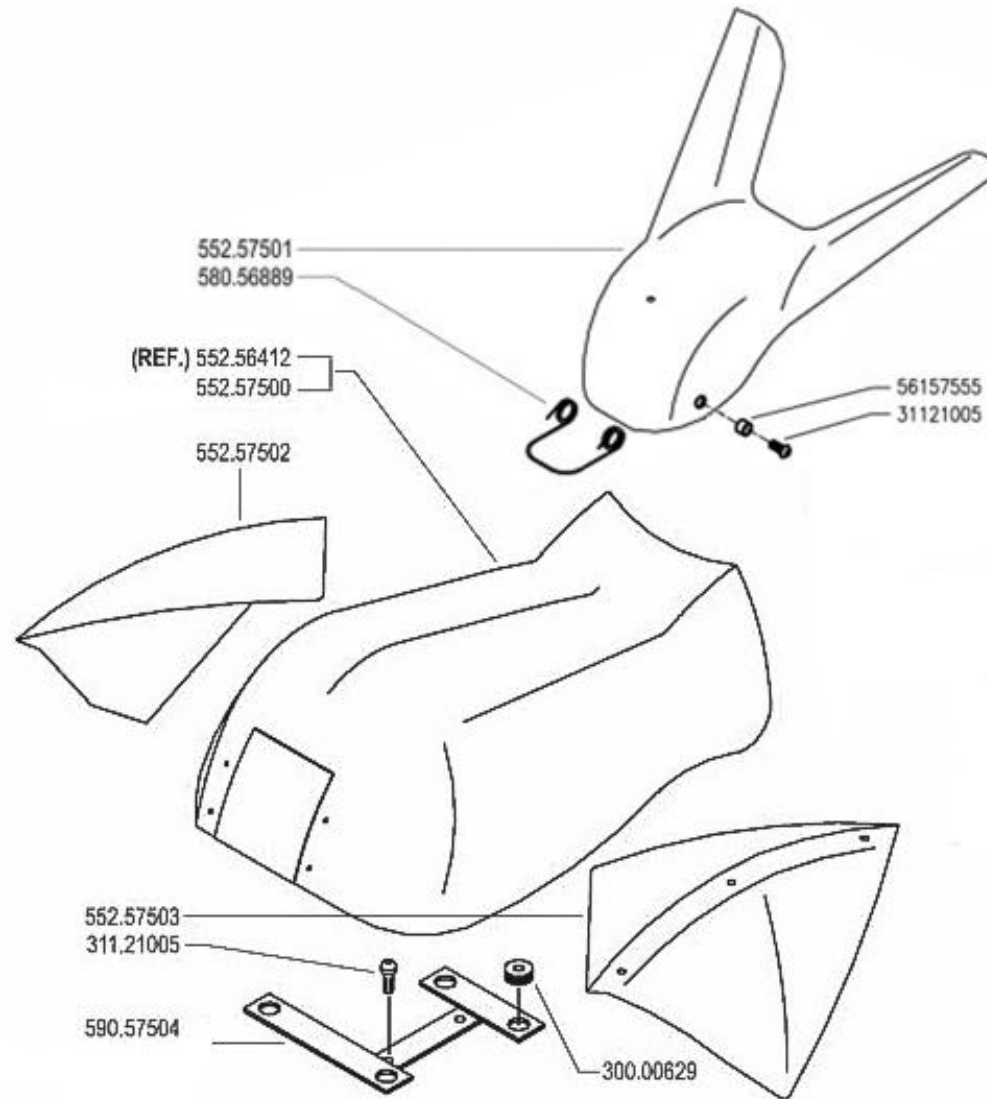

# **COMMANDER MODEL 630WS MAX**

**PARTS DIAGRAMS**  
**(from serial number 764828)**

Tracmaster Ltd, Teknol House, Victoria Road, Burgess Hill RH15 9LH. T: 01444 247689 F: 01444 871612 E: [spares@tracmaster.co.uk](mailto:spares@tracmaster.co.uk)

BCS630WSMAX/0108

# BCS 630WS MAX COMMANDER

**NEVER DISASSEMBLE  
THE CLUTCH  
DAMAGED UNITS  
MUST BE REPLACED**

# 630WS MAX COMMANDER