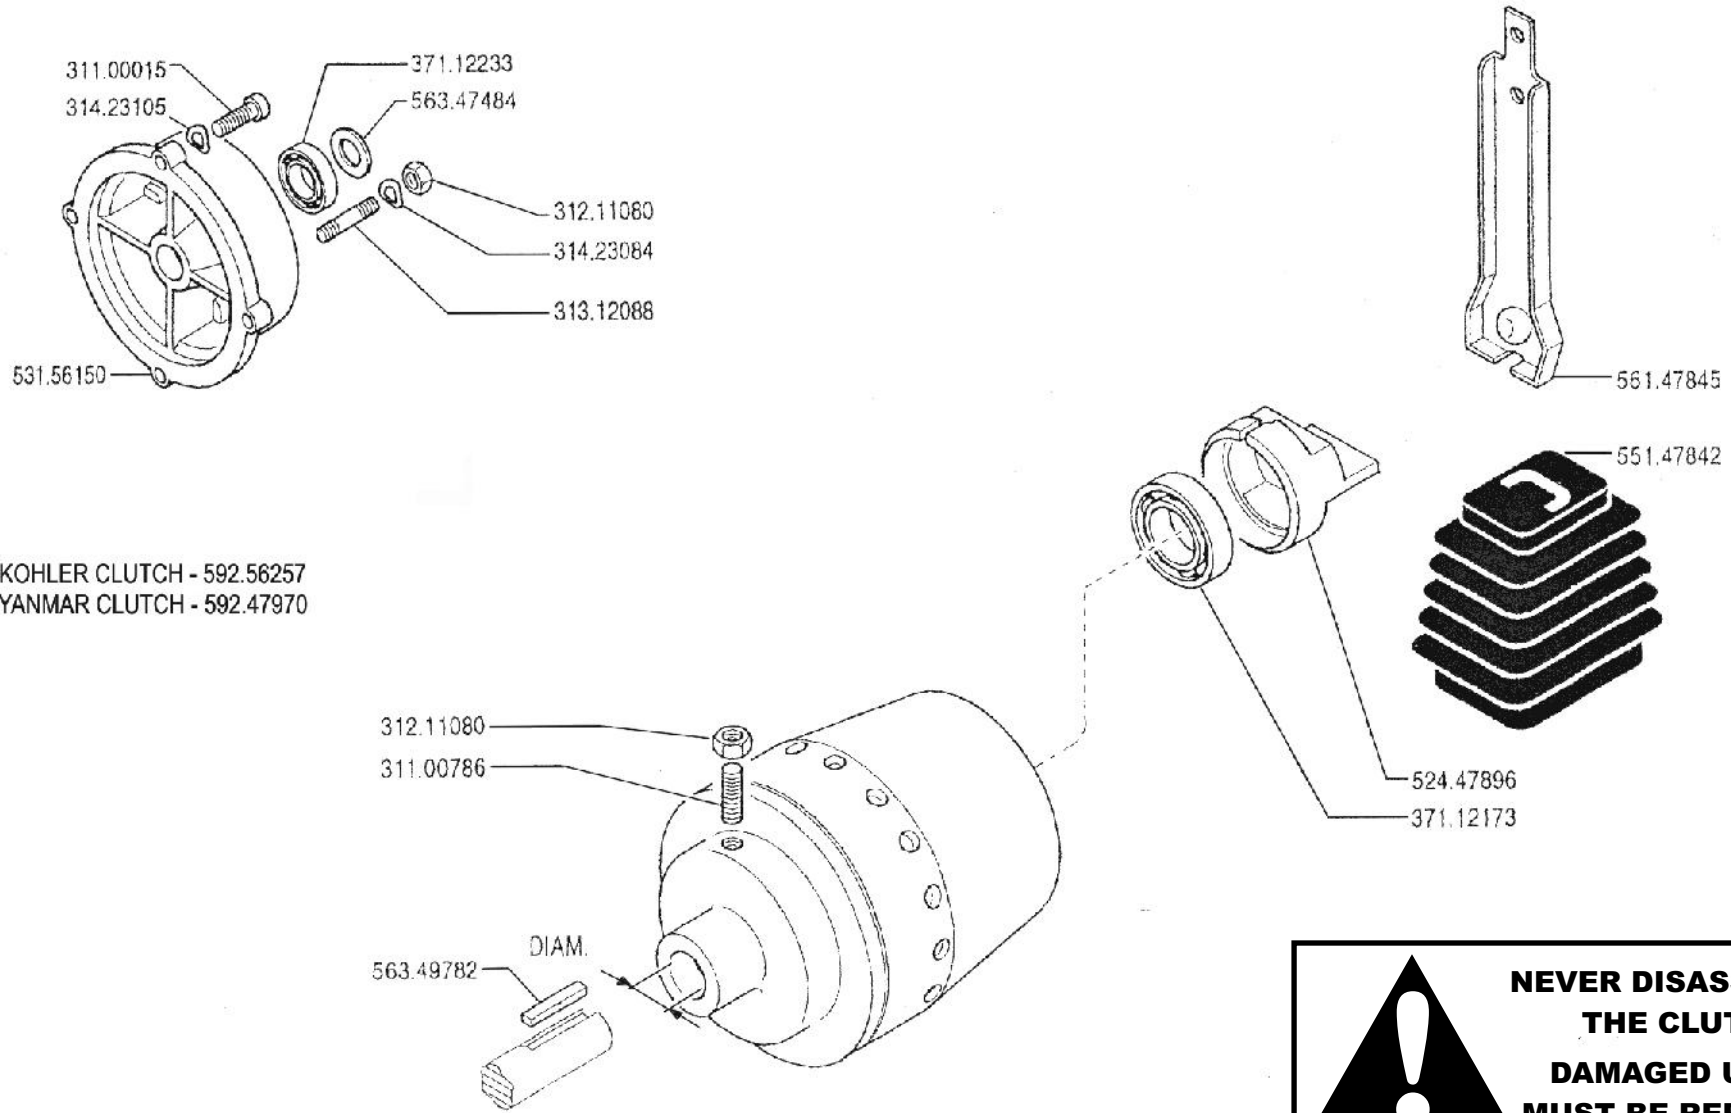

# **COMMANDER MODEL 630WS MAX**

**PARTS DIAGRAMS**  
**(from serial number 764828)**

Tracmaster Ltd, Teknol House, Victoria Road, Burgess Hill RH15 9LH. T: 01444 247689 F: 01444 871612 E: [spares@tracmaster.co.uk](mailto:spares@tracmaster.co.uk)

# BCS 630WS MAX COMMANDER

**NEVER DISASSEMBLE  
THE CLUTCH  
DAMAGED UNITS  
MUST BE REPLACED**

# 630WS MAX COMMANDER