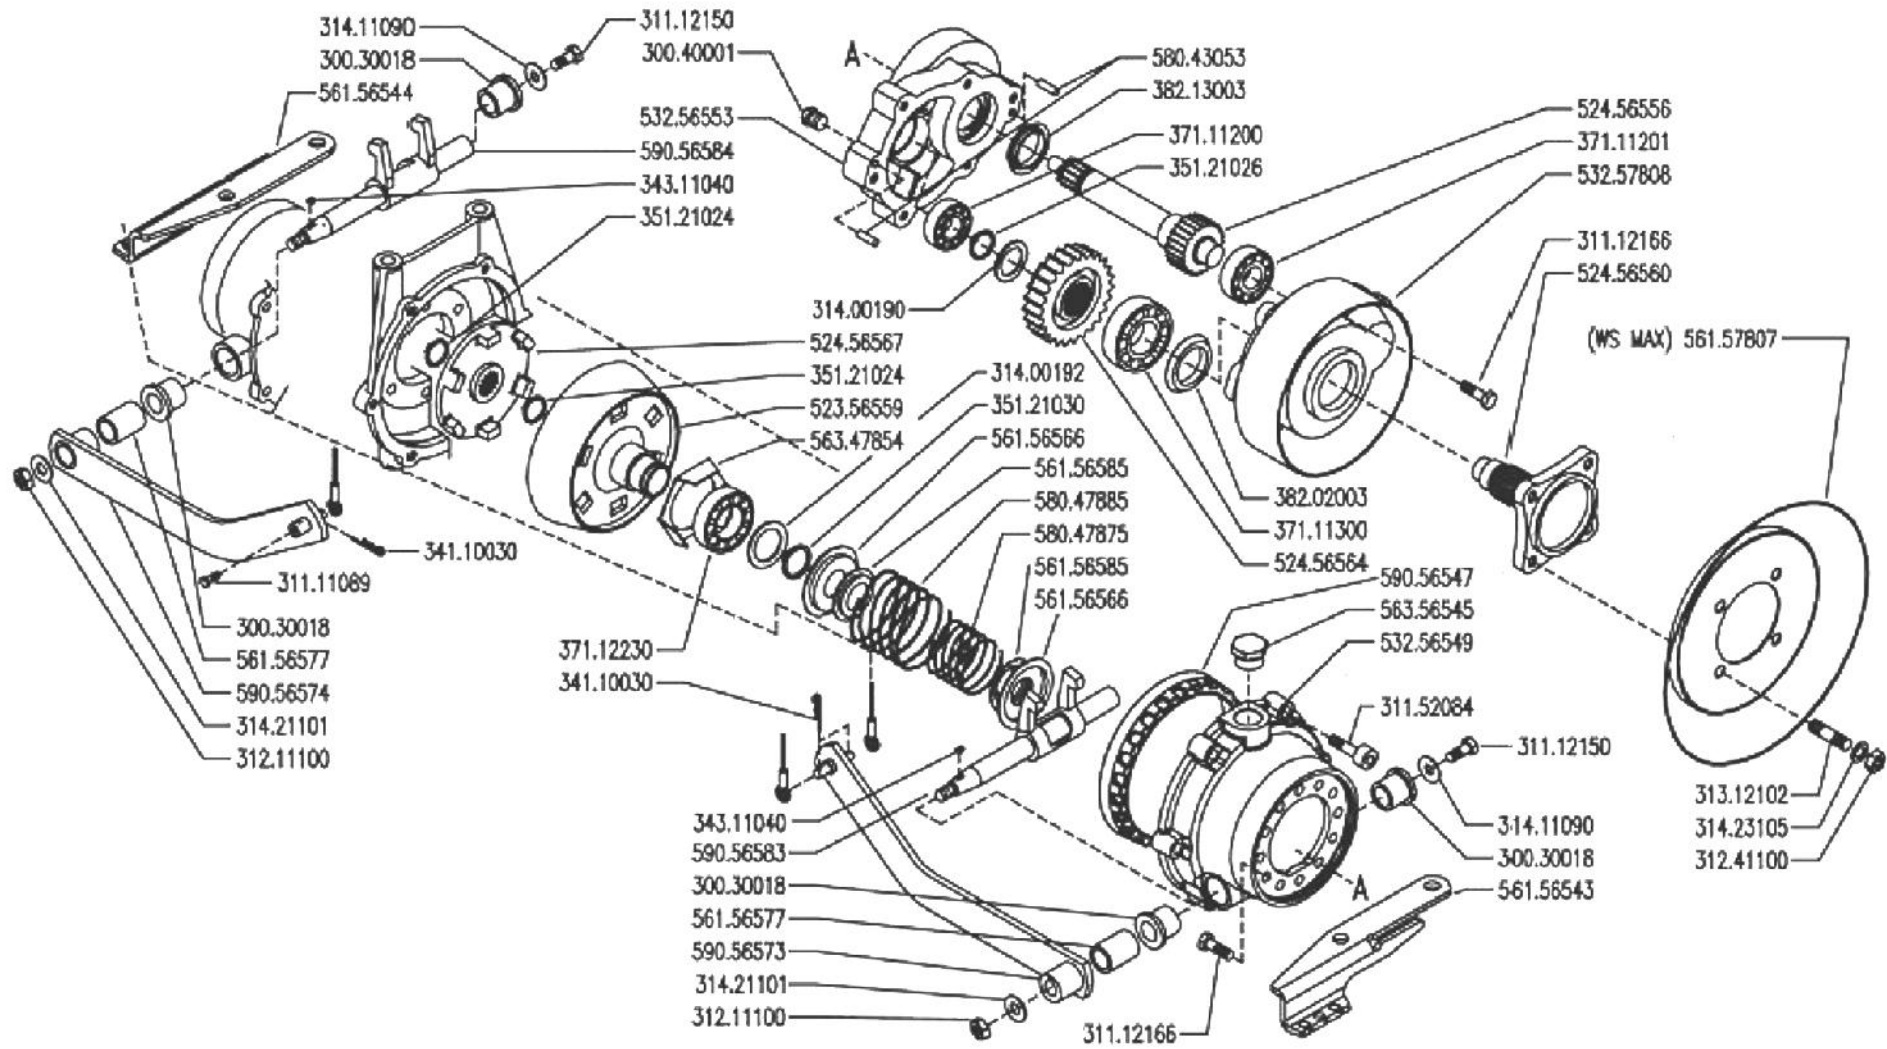

BCS 630WS MAX COMMANDER