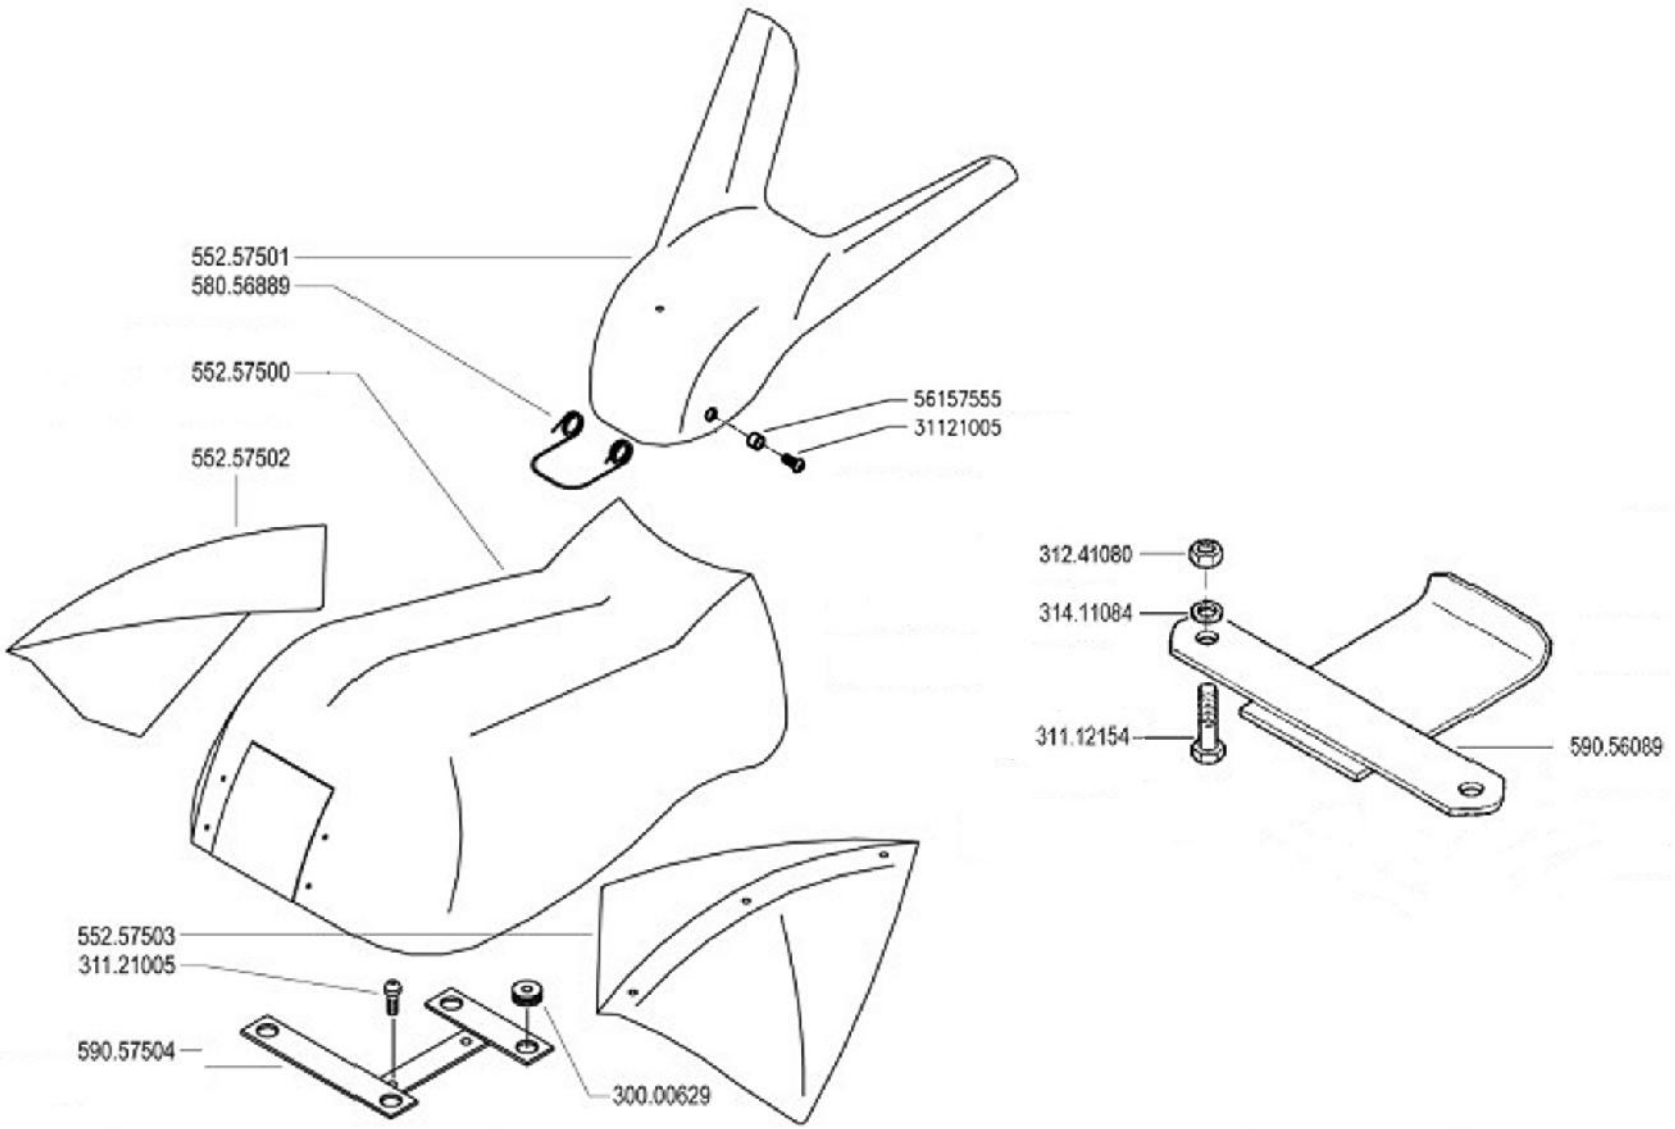

CRUSADER POWER SCYTHE

MODEL 630 MAX

PARTS DIAGRAMS

Tracmaster Ltd, Teknol House, Victoria Road, Burgess Hill RH15 9LH. T: 01444 247689 F: 01444 871612 E: spares@tracmaster.co.uk

BCS630MAX/1008

630 MAX CRUSADER POWER SCYTHER

- * GX240 - SHORT CLUTCH (110mm) - 592.56253
- * GX240 - LONG CLUTCH (127mm) - 592.47907

**NEVER DISASSEMBLE
THE CLUTCH
DAMAGED UNITS
MUST BE REPLACED**

630 MAX CRUSADER POWER SCYTHER

630 MAX CRUSADER POWER SCYTHER

630 MAX CRUSADER POWER SCYTHER

Tracmaster Ltd, Teknol House, Victoria Road, Burgess Hill RH15 9LH. T: 01444 247689 F: 01444 871612 E: spares@tracmaster.co.uk

BCS630MAX/1008/D

630 MAX CRUSADER POWER SCYTHER