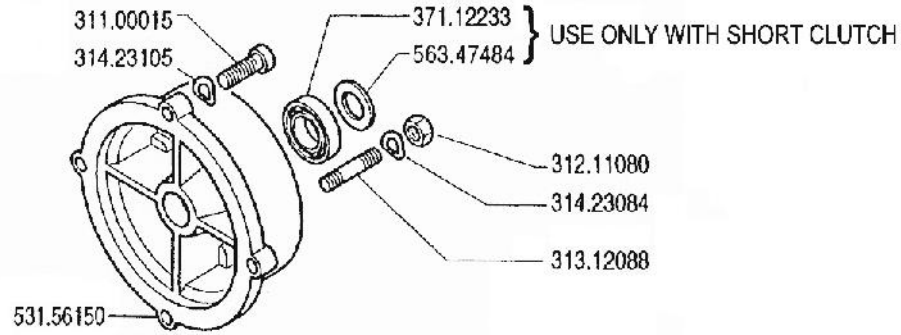

CRUSADER POWER SCYTHE

MODEL 630 MAX

PARTS DIAGRAMS

Tracmaster Ltd, Teknol House, Victoria Road, Burgess Hill RH15 9LH. T: 01444 247689 F: 01444 871612 E: spares@tracmaster.co.uk

BCS630MAX/1008

630 MAX CRUSADER POWER SCYTHER

- * GX240 - SHORT CLUTCH (110mm) - 592.56253
- * GX240 - LONG CLUTCH (127mm) - 592.47907

**NEVER DISASSEMBLE
THE CLUTCH
DAMAGED UNITS
MUST BE REPLACED**

630 MAX CRUSADER POWER SCYTHER

630 MAX CRUSADER POWER SCYTHER

630 MAX CRUSADER POWER SCYTHER

Tracmaster Ltd, Teknol House, Victoria Road, Burgess Hill RH15 9LH. T: 01444 247689 F: 01444 871612 E: spares@tracmaster.co.uk

BCS630MAX/1008/D

630 MAX CRUSADER POWER SCYTHER