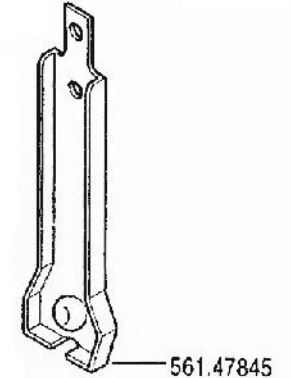

CRUSADER POWER SCYTHE

MODEL 630 MAX

PARTS DIAGRAMS

Tracmaster Ltd, Teknol House, Victoria Road, Burgess Hill RH15 9LH. T: 01444 247689 F: 01444 871612 E: spares@tracmaster.co.uk

BCS630MAX/1008

630 MAX CRUSADER POWER SCYTHER

- * GX240 - SHORT CLUTCH (110mm) - 592.56253
- * GX240 - LONG CLUTCH (127mm) - 592.47907

**NEVER DISASSEMBLE
THE CLUTCH
DAMAGED UNITS
MUST BE REPLACED**

630 MAX CRUSADER POWER SCYTHER

630 MAX CRUSADER POWER SCYTHER