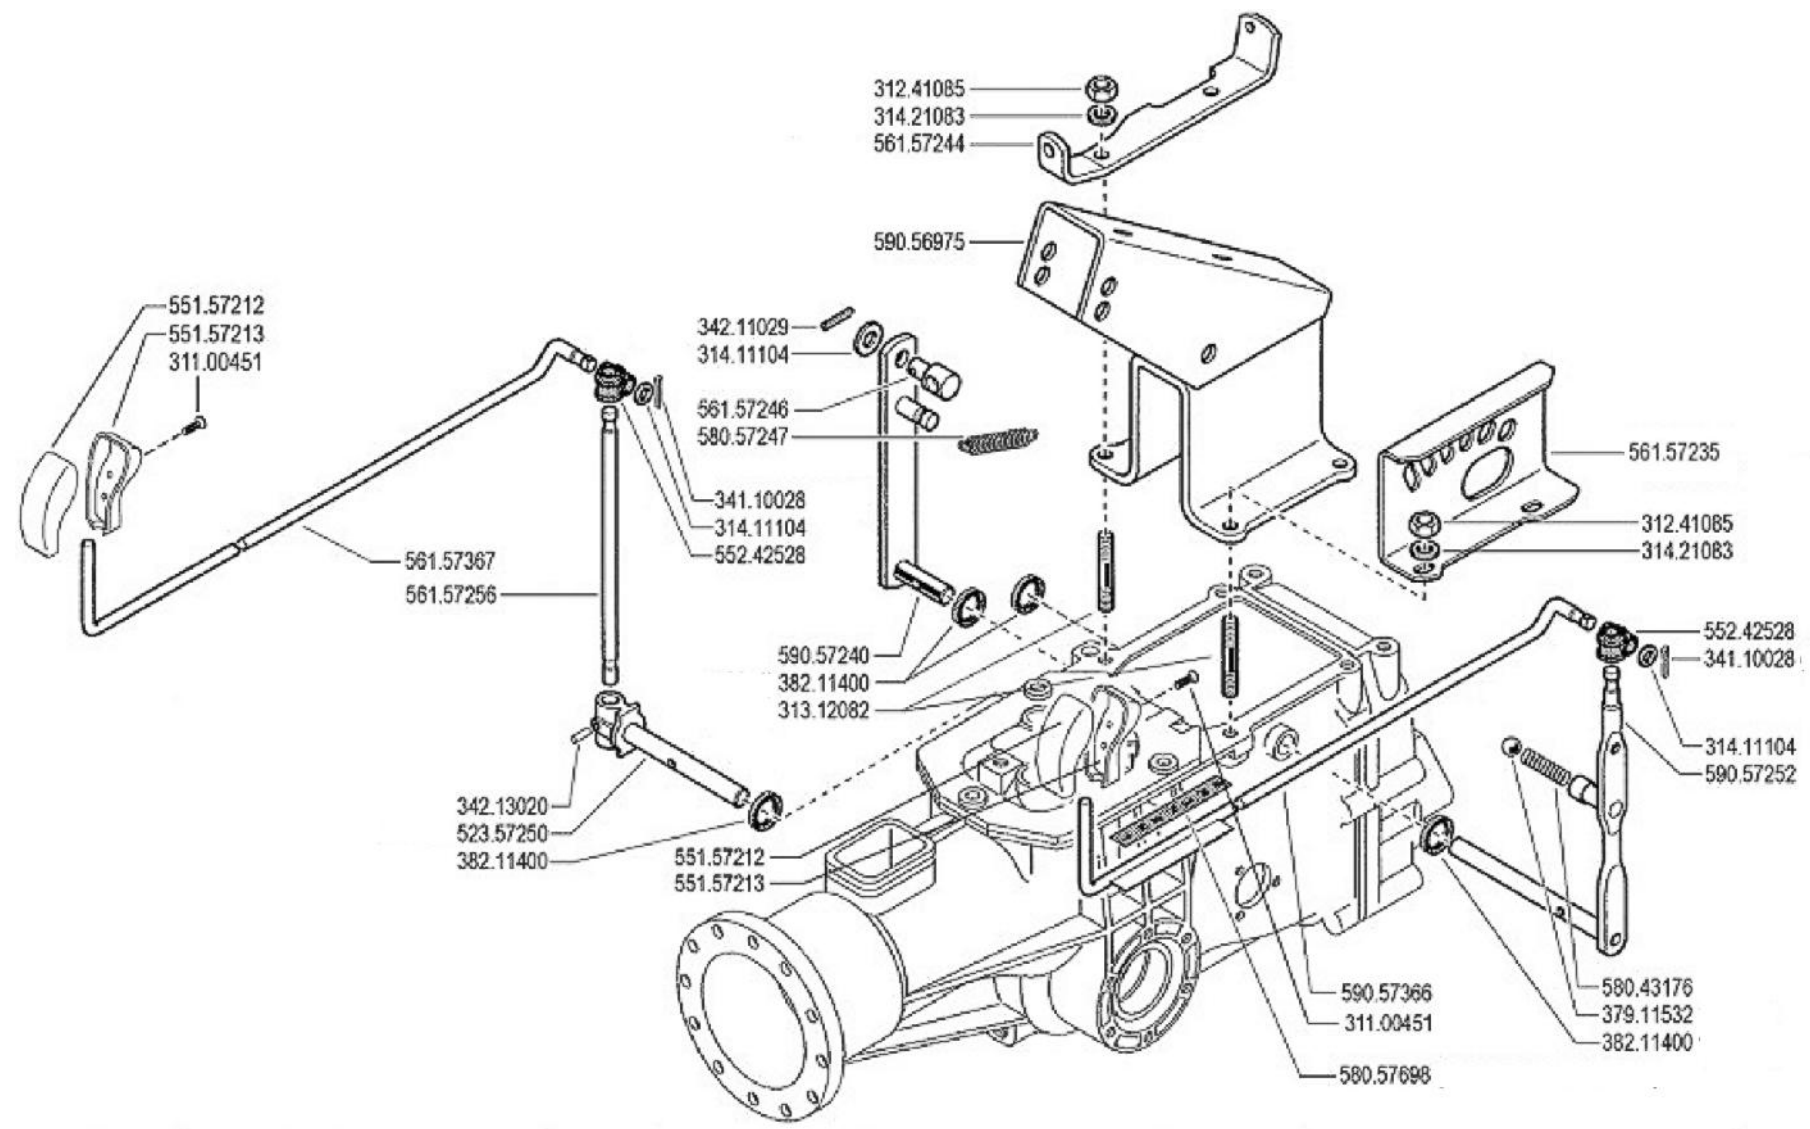

BCS 630 MAX CRUSADER POWER SCYTHE