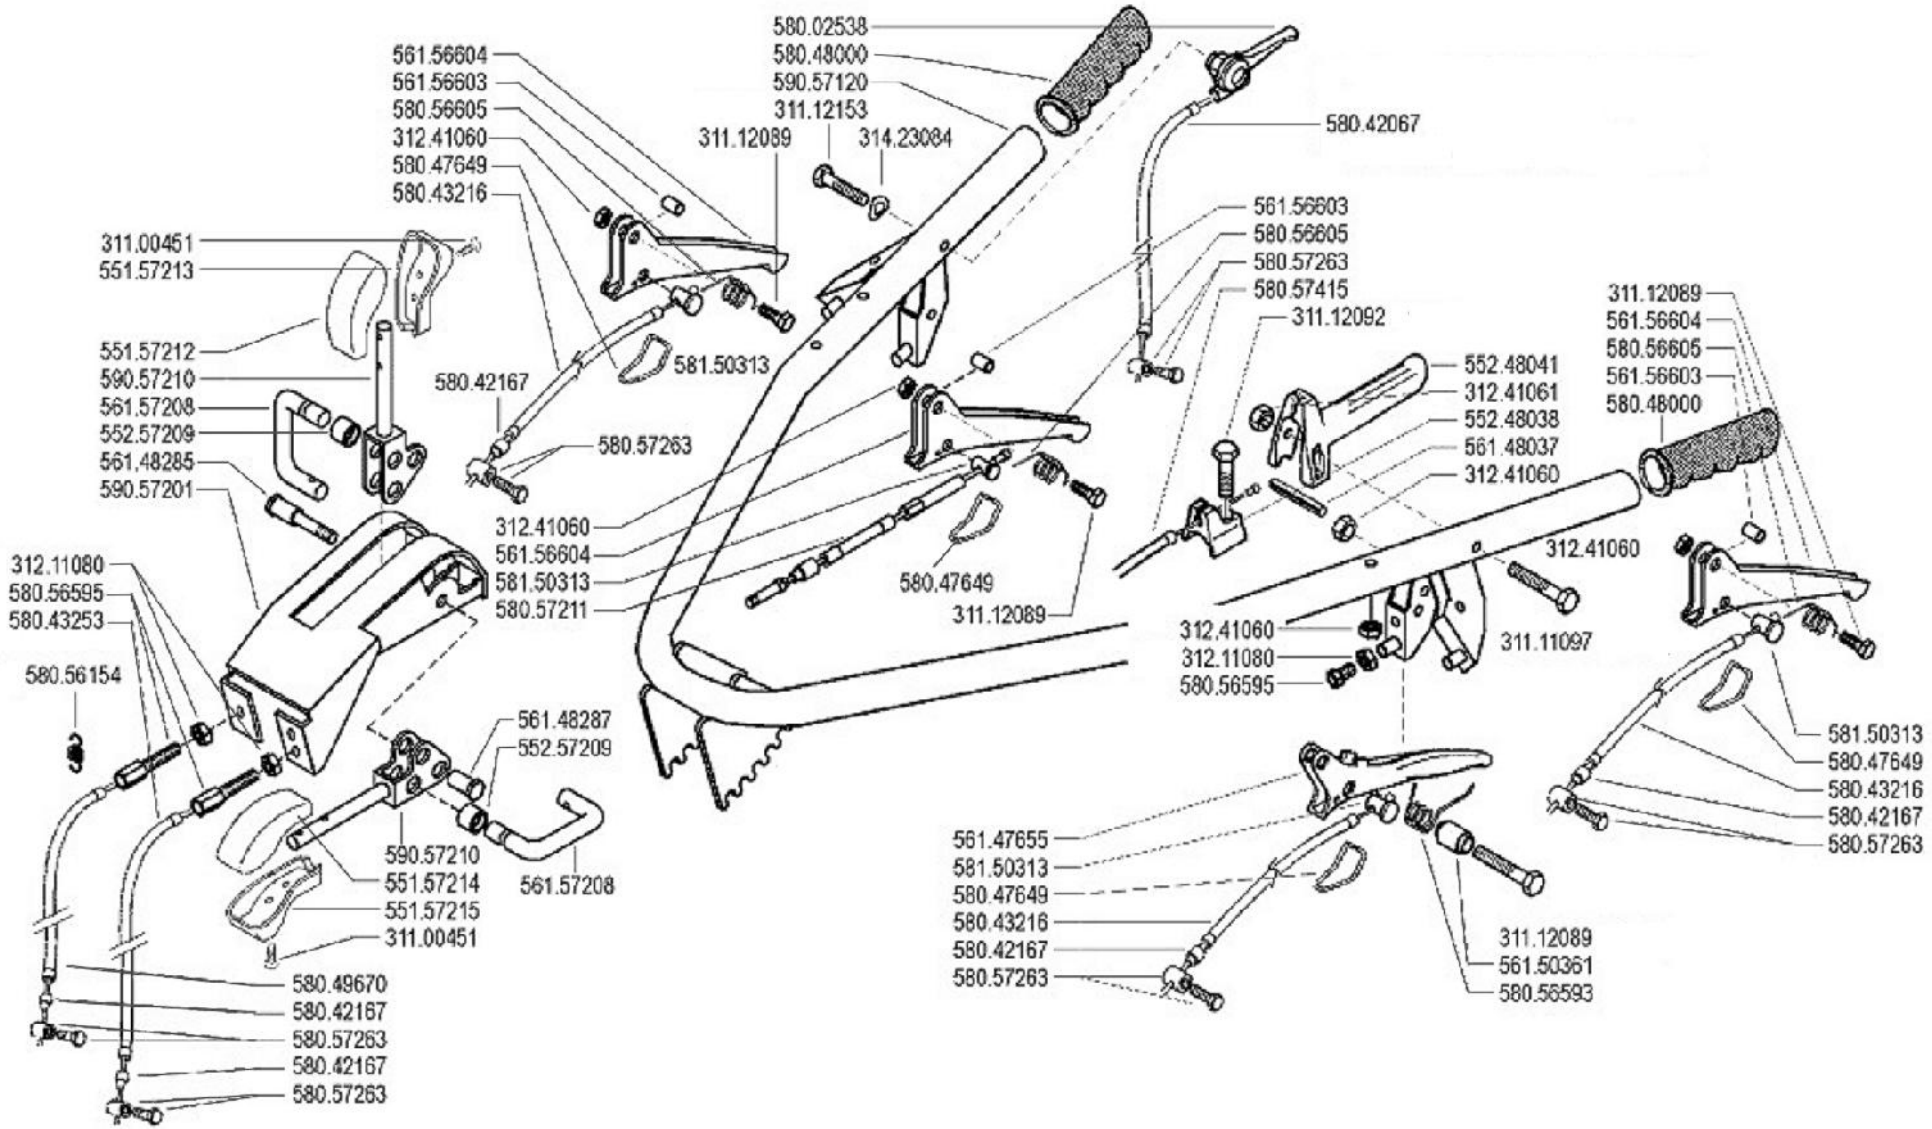

630 MAX CRUSADER POWER SCYTHE