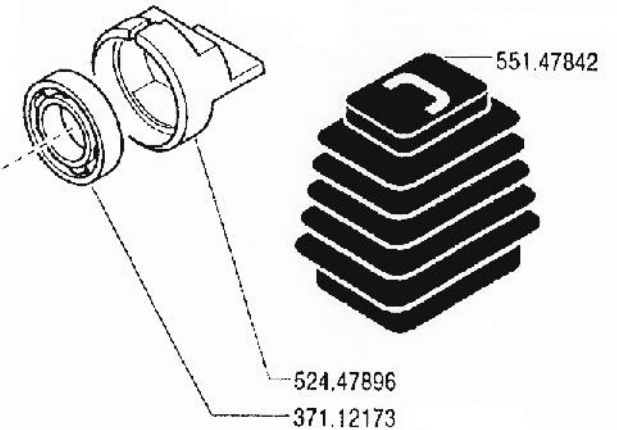

CRUSADER POWER SCYTHE

MODEL 630 MAX

PARTS DIAGRAMS

Tracmaster Ltd, Teknol House, Victoria Road, Burgess Hill RH15 9LH. T: 01444 247689 F: 01444 871612 E: spares@tracmaster.co.uk

BCS630MAX/1008

630 MAX CRUSADER POWER SCYTHER

- * GX240 - SHORT CLUTCH (110mm) - 592.56253
- * GX240 - LONG CLUTCH (127mm) - 592.47907

**NEVER DISASSEMBLE
THE CLUTCH
DAMAGED UNITS
MUST BE REPLACED**

630 MAX CRUSADER POWER SCYTHER

630 MAX CRUSADER POWER SCYTHER