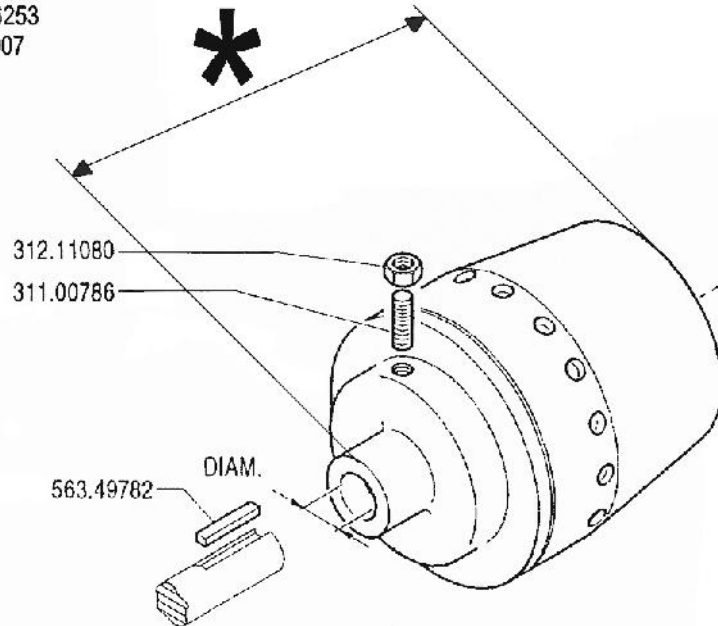

CRUSADER POWER SCYTHE

MODEL 630 MAX

PARTS DIAGRAMS

Tracmaster Ltd, Teknol House, Victoria Road, Burgess Hill RH15 9LH. T: 01444 247689 F: 01444 871612 E: spares@tracmaster.co.uk

BCS630MAX/1008

630 MAX CRUSADER POWER SCYTHER

- * GX240 - SHORT CLUTCH (110mm) - 592.56253
- * GX240 - LONG CLUTCH (127mm) - 592.47907

**NEVER DISASSEMBLE
THE CLUTCH
DAMAGED UNITS
MUST BE REPLACED**

630 MAX CRUSADER POWER SCYTHER

630 MAX CRUSADER POWER SCYTHER