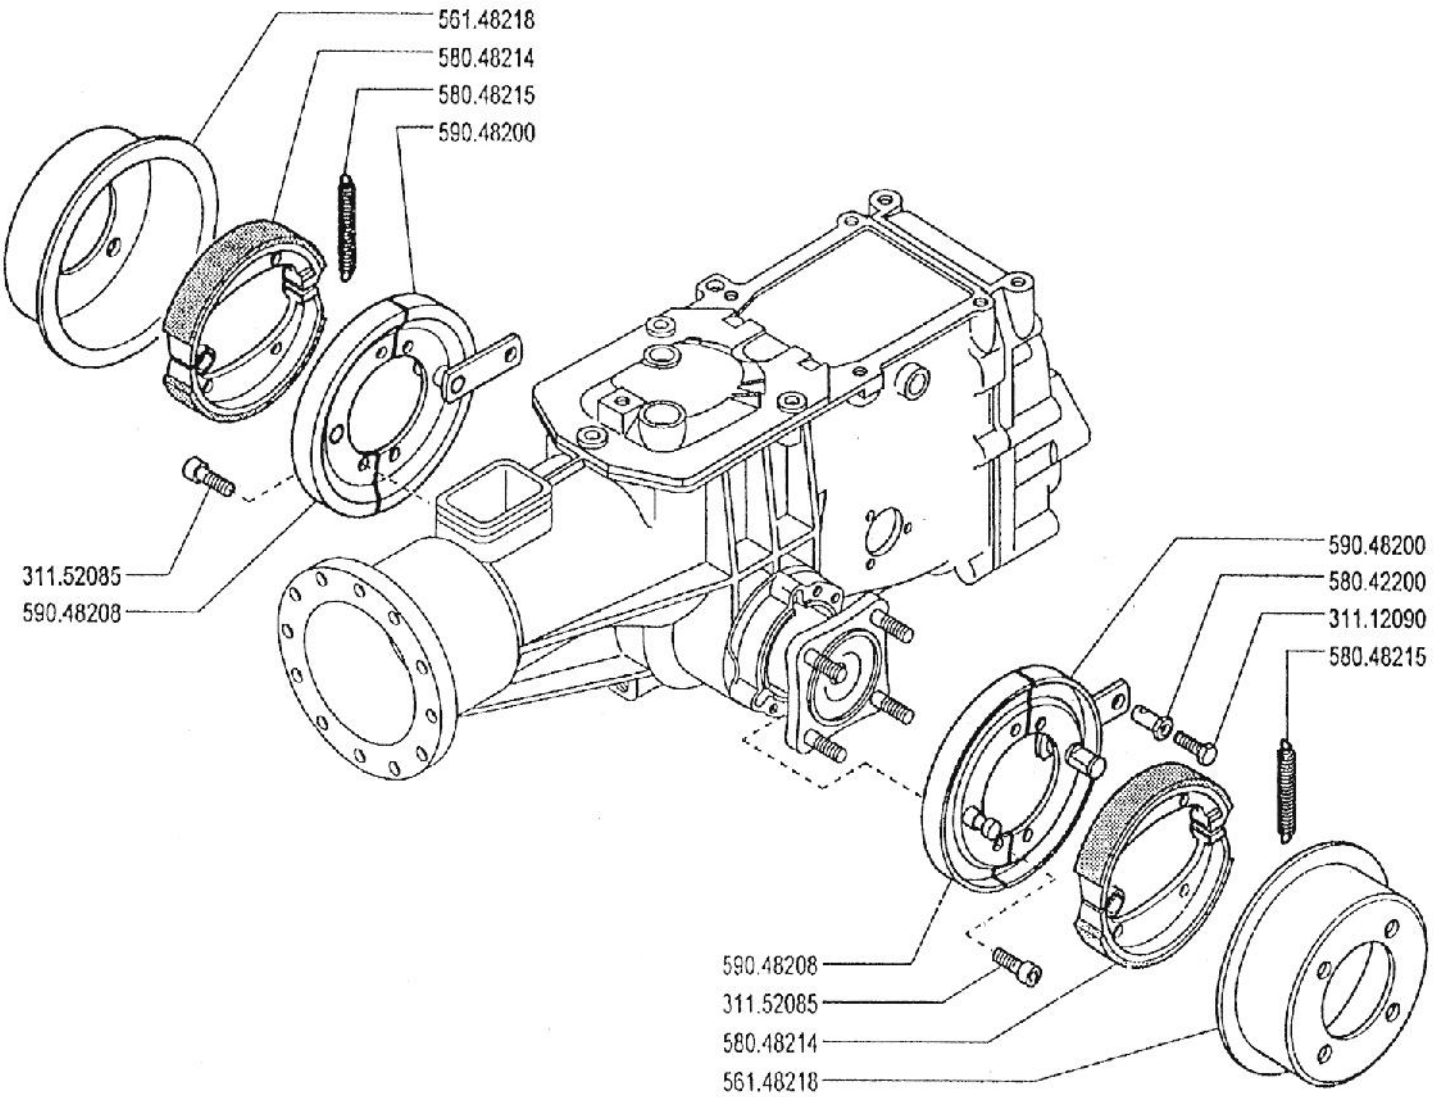

630 MAX CRUSADER POWER SCYTHER