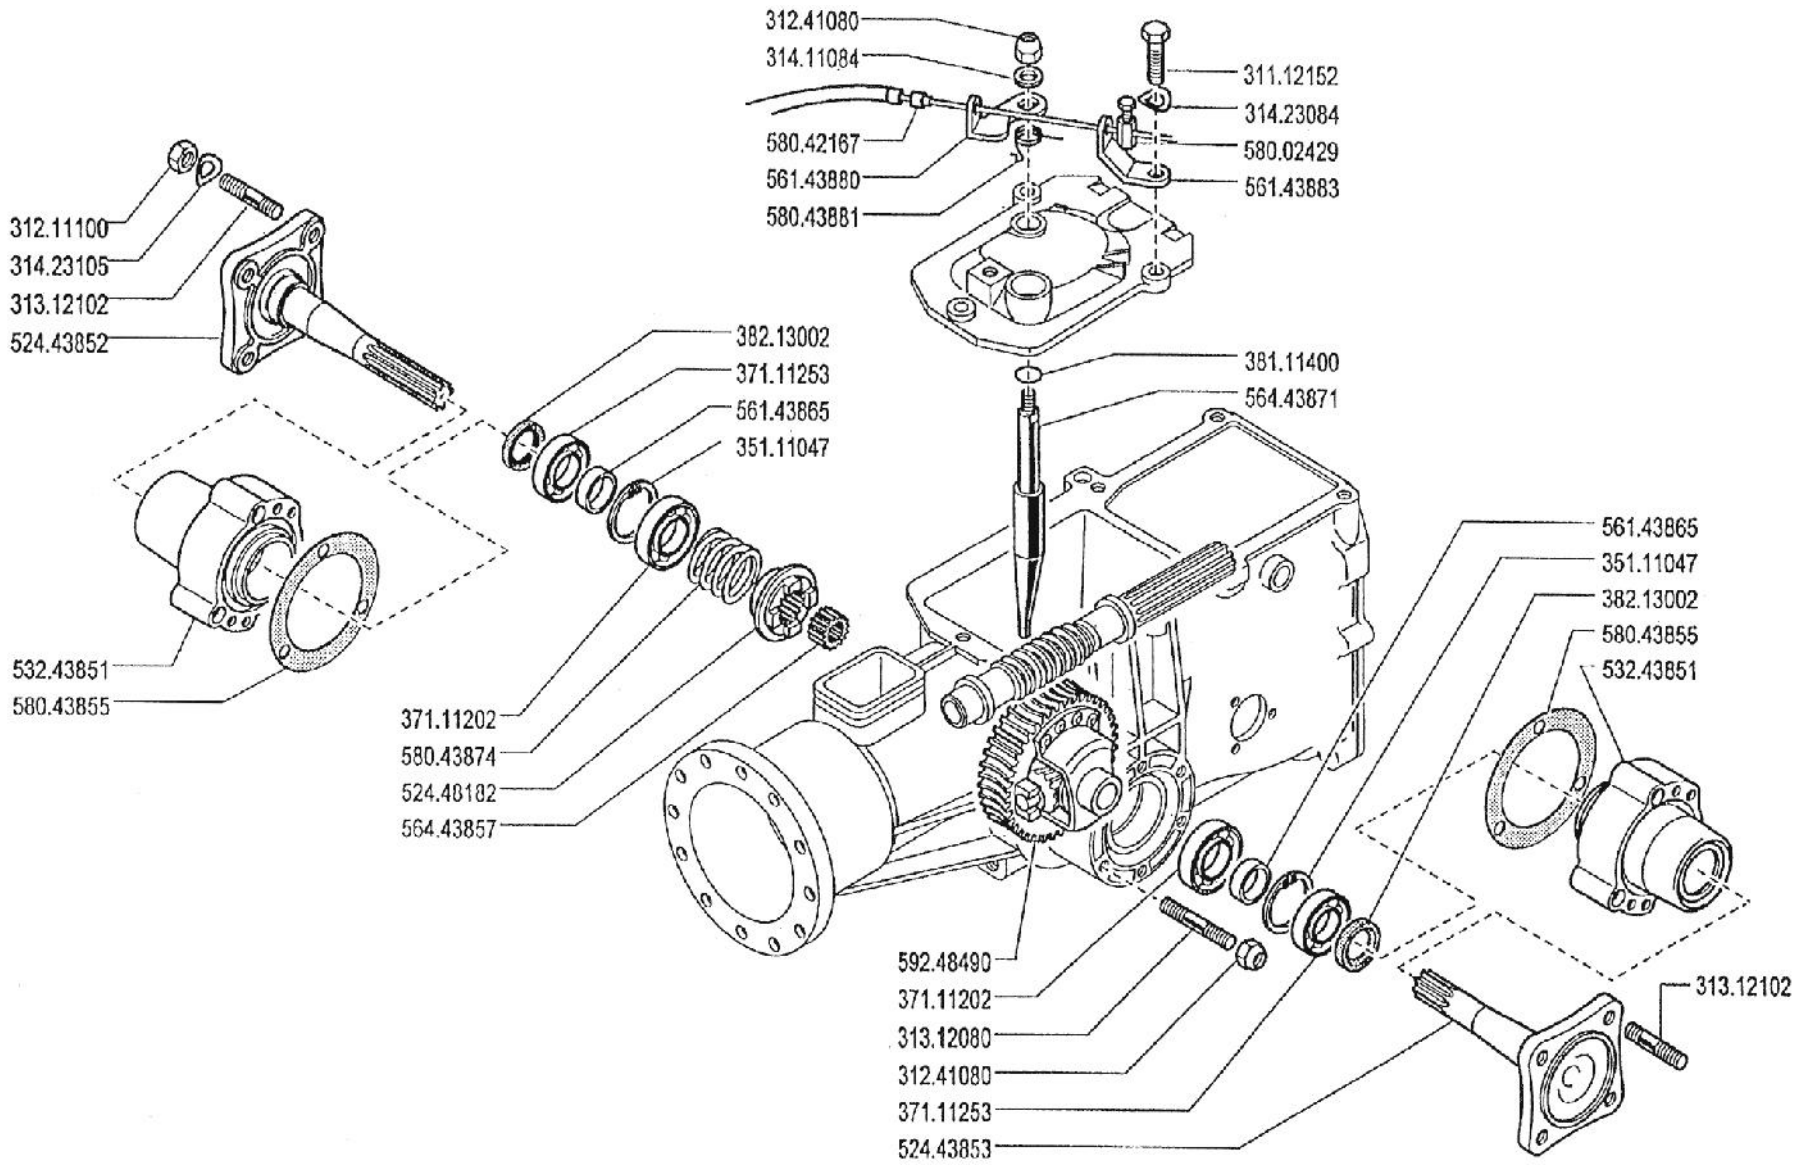

CRUSADER POWER SCYTHE

MODEL 630 MAX

PARTS DIAGRAMS

Tracmaster Ltd, Teknol House, Victoria Road, Burgess Hill RH15 9LH. T: 01444 247689 F: 01444 871612 E: spares@tracmaster.co.uk

BCS630MAX/1008

630 MAX CRUSADER POWER SCYTHER

- * GX240 - SHORT CLUTCH (110mm) - 592.56253
- * GX240 - LONG CLUTCH (127mm) - 592.47907

**NEVER DISASSEMBLE
THE CLUTCH
DAMAGED UNITS
MUST BE REPLACED**

630 MAX CRUSADER POWER SCYTHER

630 MAX CRUSADER POWER SCYTHER

630 MAX CRUSADER POWER SCYTHER

Tracmaster Ltd, Teknol House, Victoria Road, Burgess Hill RH15 9LH. T: 01444 247689 F: 01444 871612 E: spares@tracmaster.co.uk

BCS630MAX/1008/D

630 MAX CRUSADER POWER SCYTHER