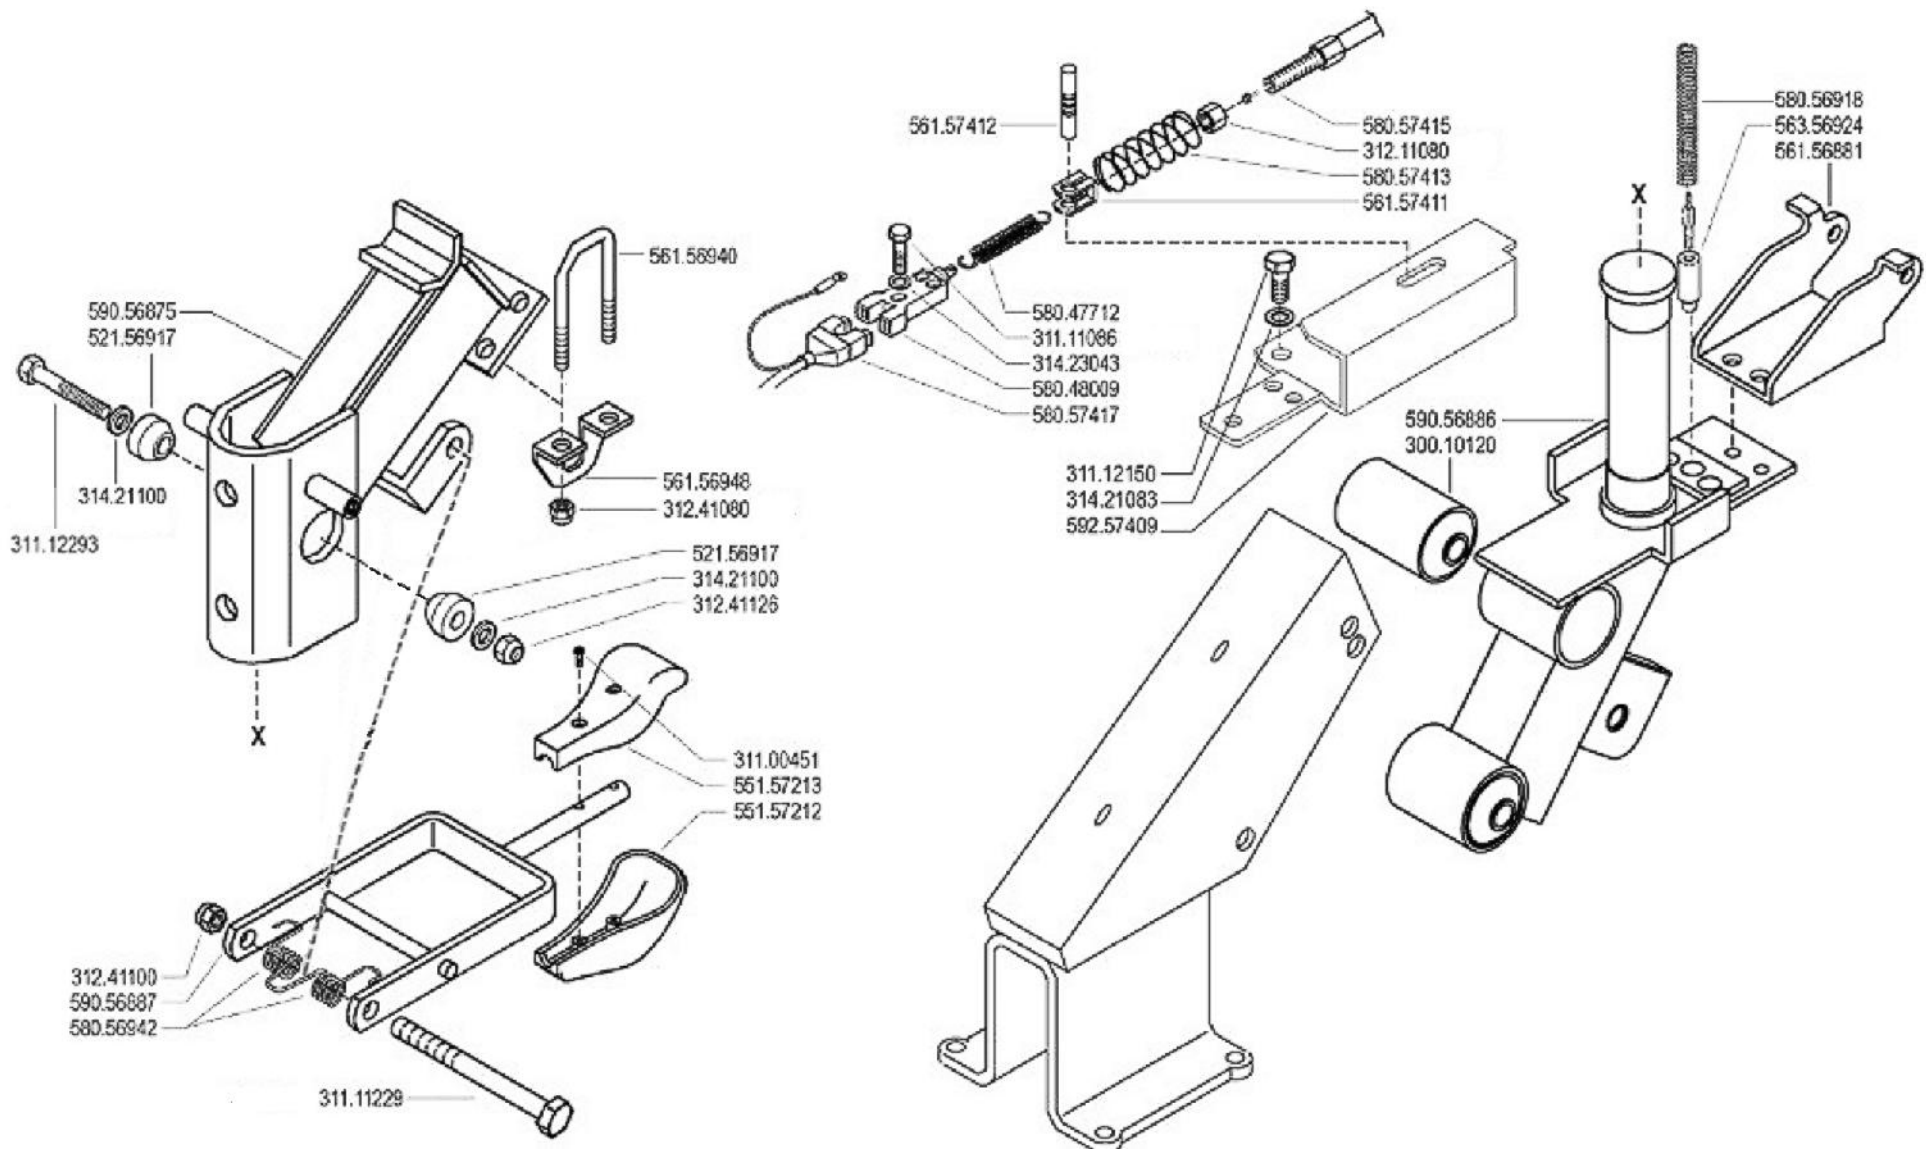

630 MAX CRUSADER POWER SCYTHE