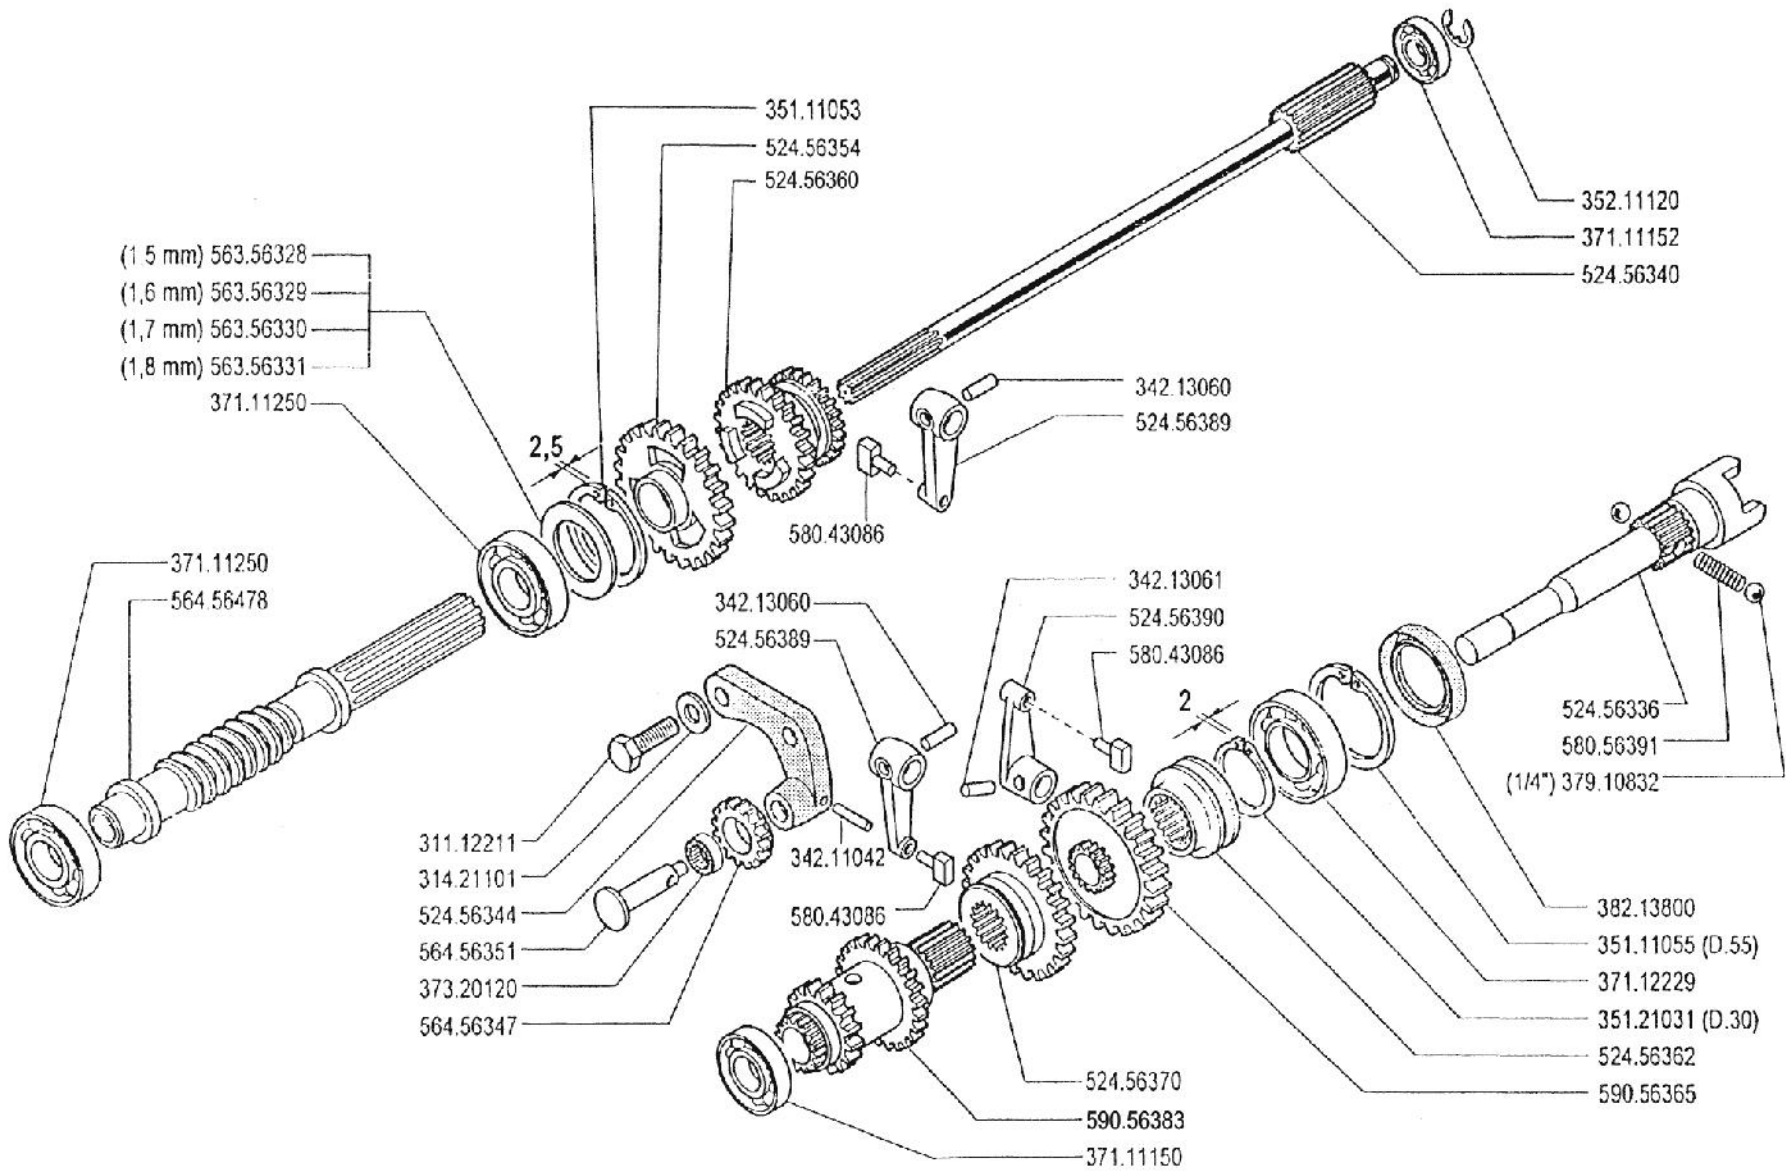

CRUSADER POWER SCYTHE

MODEL 630 MAX

PARTS DIAGRAMS

Tracmaster Ltd, Teknol House, Victoria Road, Burgess Hill RH15 9LH. T: 01444 247689 F: 01444 871612 E: spares@tracmaster.co.uk

BCS630MAX/1008

630 MAX CRUSADER POWER SCYTHER

- * GX240 - SHORT CLUTCH (110mm) - 592.56253
- * GX240 - LONG CLUTCH (127mm) - 592.47907

**NEVER DISASSEMBLE
THE CLUTCH
DAMAGED UNITS
MUST BE REPLACED**

630 MAX CRUSADER POWER SCYTHER

630 MAX CRUSADER POWER SCYTHER

630 MAX CRUSADER POWER SCYTHER

Tracmaster Ltd, Teknol House, Victoria Road, Burgess Hill RH15 9LH. T: 01444 247689 F: 01444 871612 E: spares@tracmaster.co.uk

BCS630MAX/1008/D

630 MAX CRUSADER POWER SCYTHER

Tracmaster Ltd, Teknol House, Victoria Road, Burgess Hill RH15 9LH. T: 01444 247689 F: 01444 871612 E: spares@tracmaster.co.uk

BCS630MAX/1008/E

630 MAX CRUSADER POWER SCYTHE

630 MAX CRUSADER POWER SCYTHE