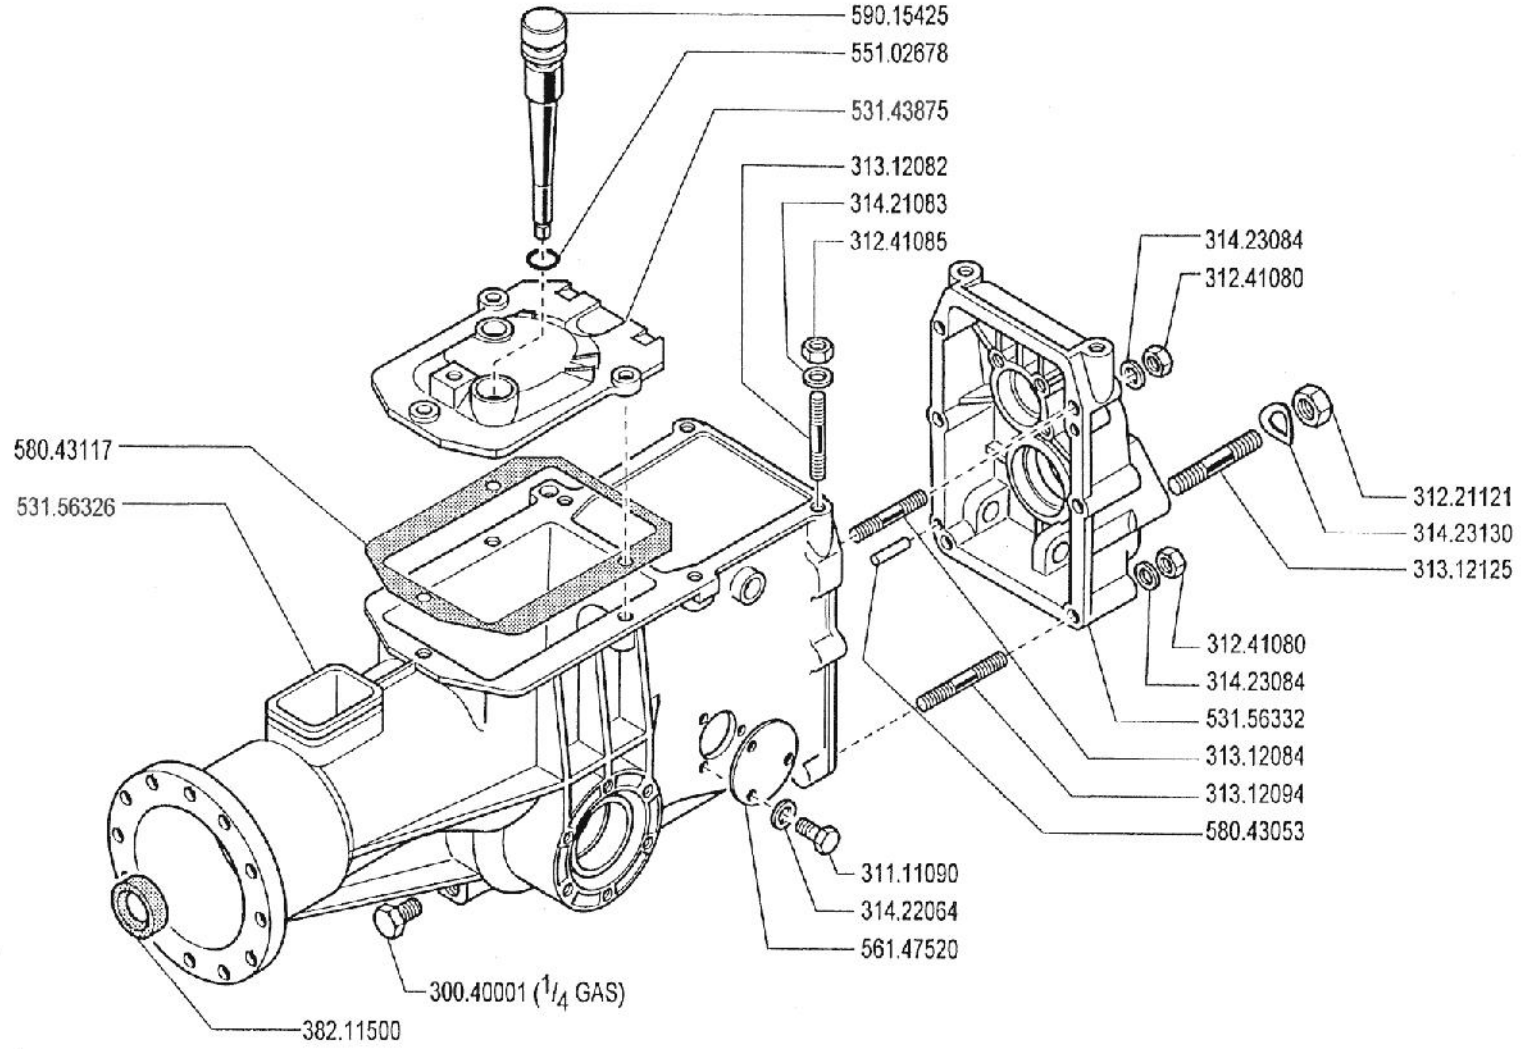

CRUSADER POWER SCYTHE

MODEL 630 MAX

PARTS DIAGRAMS

Tracmaster Ltd, Teknol House, Victoria Road, Burgess Hill RH15 9LH. T: 01444 247689 F: 01444 871612 E: spares@tracmaster.co.uk

BCS630MAX/1008

630 MAX CRUSADER POWER SCYTHER

- * GX240 - SHORT CLUTCH (110mm) - 592.56253
- * GX240 - LONG CLUTCH (127mm) - 592.47907

**NEVER DISASSEMBLE
THE CLUTCH
DAMAGED UNITS
MUST BE REPLACED**

630 MAX CRUSADER POWER SCYTHER

630 MAX CRUSADER POWER SCYTHER

630 MAX CRUSADER POWER SCYTHER

Tracmaster Ltd, Teknol House, Victoria Road, Burgess Hill RH15 9LH. T: 01444 247689 F: 01444 871612 E: spares@tracmaster.co.uk

BCS630MAX/1008/D

630 MAX CRUSADER POWER SCYTHER