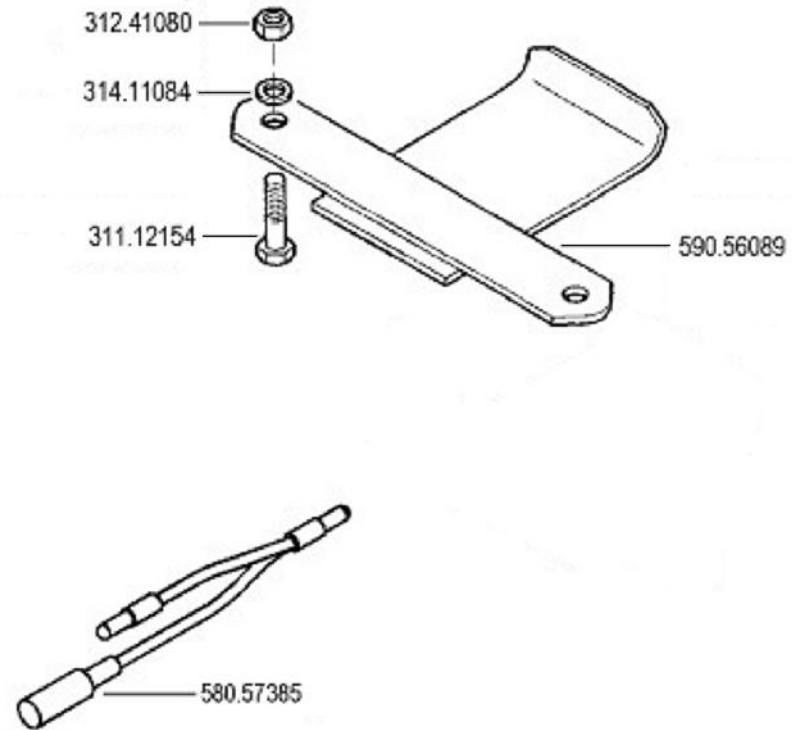

615L MAX CRUSADER POWER SCYTHE