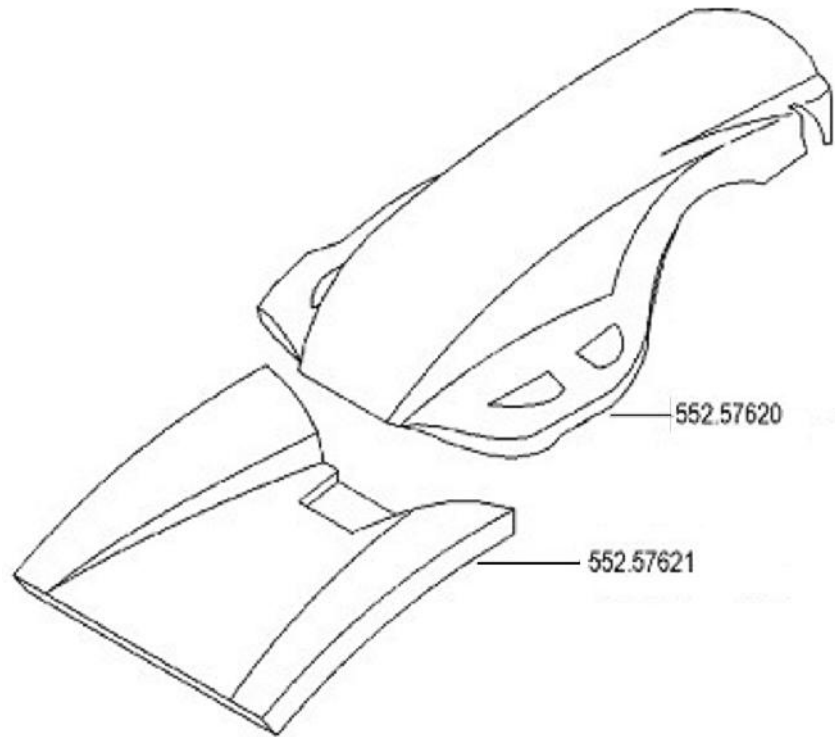

615L MAX CRUSADER POWER SCYTHE